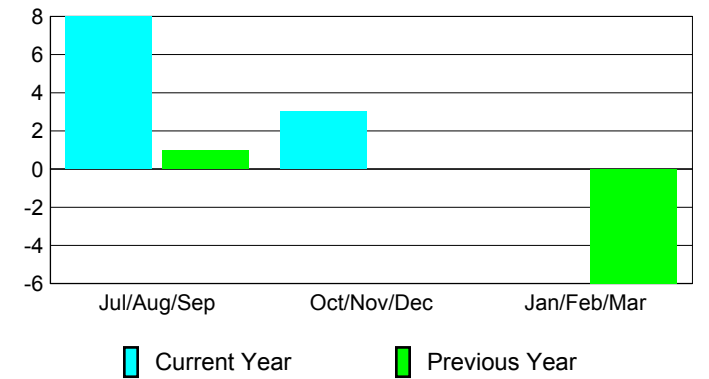

Club Results 2008-2009

Goal, New, Dropped, Gain/Loss

MEMBERSHIP

Membership Results 2008-2009

Membership 2007-2008

Month	Net Memb Goal	Actual New Memb	Actual Dropped Memb	Gain/Loss of Memb	Gain/Loss of Memb
Jul/Aug/Sep	2	32	-24	8	1
Oct/Nov/Dec	3	28	-25	3	0
Jan/Feb/Mar	5	19	-19	0	-6
Totals	10	79	-68	11	-5

Membership Results 2008-2009

Goal, New, Dropped, Gain/Loss

Comparison of Club Gain/Loss

Current Year Compared to the Previous Year

Comparison of Membership Gain/Loss

Current Year Compared to the Previous Year

YTD Status Quo Clubs 2008-2009

Status Quo Clubs Compared to Status Quo Members

Gender Comparison 2008-2009