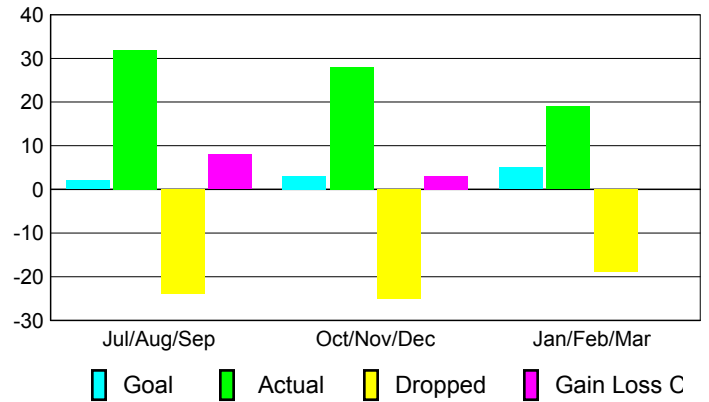

Club Results 2008-2009

Goal, New, Dropped, Gain/Loss

MEMBERSHIP

Membership Results 2008-2009

Membership 2007-2008

Month	Net Memb Goal	Actual New Memb	Actual Dropped Memb	Gain/Loss of Memb	Gain/Loss of Memb
Jul/Aug/Sep	2	32	-24	8	1
Oct/Nov/Dec	3	28	-25	3	0
Jan/Feb/Mar	5	19	-19	0	-6
Totals	10	79	-68	11	-5

Membership Results 2008-2009

Goal, New, Dropped, Gain/Loss

Comparison of Club Gain/Loss

Current Year Compared to the Previous Year

Comparison of Membership Gain/Loss

Current Year Compared to the Previous Year